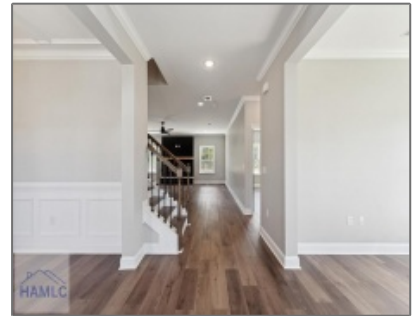

### Basic Details

Price:	\$564,999
Rooms:	9
Bedrooms:	5
Bathrooms:	4
Half Bathrooms:	0
Square Footage:	3,339 Sqft
Year Built:	2022
Subdivision:	Woodland Trail
Listing Type:	For Sale
Elementary School:	McAllister Elementary
Middle School:	Richmond Hill Middle
High School:	Richmond Hill High
Property Status:	Active

### Features

✓ Style:	Traditional
✓ Construct/Siding:	Brick, Composite
✓ Roof:	Shingle
✓ Car Storage:	Attached, Two Car, Parking Pad
✓ Exterior Features:	See Remarks, Barbecue
✓ FireplaceLocation :	Living Room, Other, Electric
✓ Dining:	Dining/kitchen Combo, Formal Dining Room