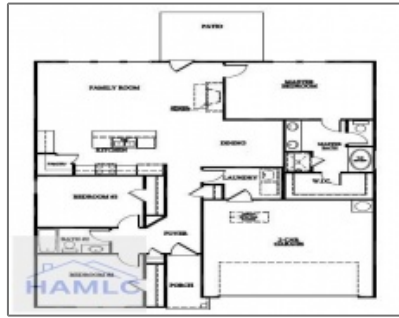

183 Doctor's Creek Road NE,
 Ludowici, Georgia 31316
 1,527 Sqft - 183 Doctor's Creek Road NE,
 Ludowici, Long, Georgia, United States 31316

Basic Details

Price:	\$269,525
Lot Size:	0.67 Acre
Rooms:	10
Bedrooms:	3
Bathrooms:	2
Half Bathrooms:	0
Square Footage:	1,527 Sqft
Year Built:	2024
Subdivision:	Doctor's Creek Subdivision
Listing Type:	For Sale
Elementary School:	Long County
Middle School:	Long County Middle
High School:	Long County High
Property Status:	Active

Address Map

Latitude:	N31° 47' 45.1"
Longitude:	W82° 19' 27.8"

Agent Info

Kelli Lamb
 ☎ +1-912-427-9345
 ☎ 912-294-4724
 ✉ klamb@parker-realty.net

Features

✓ Style:	One Story, Traditional
✓ Construct/Siding:	Vinyl Siding, Brick
✓ Roof:	Shingle
✓ Car Storage:	Attached, Two Car, Garage
✓ Exterior Features:	See Remarks, Other
✓ Dining:	Dining/kitchen Combo, Eat-in Kitchen