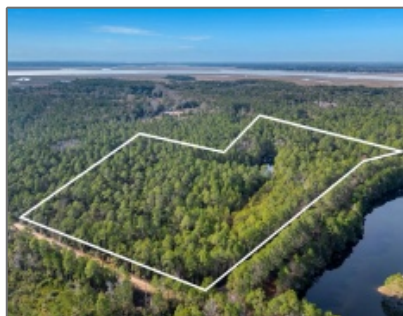

0 Steeple Chase Lane, Richmond Hill, BRYAN, Georgia, United States

313

0 Sqft - 0 Steeple Chase Lane, Richmond Hill, BRYAN, Georgia, United States 31324

Basic Details

Price:	\$875,000
Lot Size:	16.29 Acre
Rooms:	0
Bedrooms:	0
Bathrooms:	0
Half Bathrooms:	0
Square Footage:	0 Sqft
Year Built:	0
Subdivision:	NONE
Listing Type:	For Sale
Elementary School:	McAllister Elementary
Middle School:	Richmond Hill Middle
High School:	Richmond Hill High
Property Status:	Active

Features

✓	Style:	Land
✓	Construct/Siding:	In Area

Address Map

Latitude:	N31° 57' 14.1"
Longitude:	W82° 40' 53.7"

Agent Info

Kelli Lamb
☎ +1-912-427-9345
☎ 912-294-4724
✉ klamb@parker-realty.net