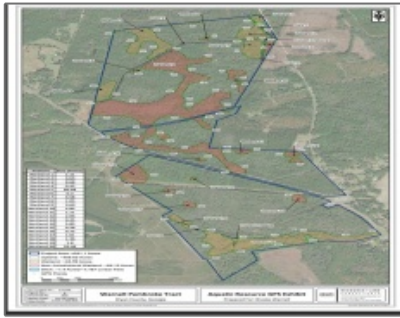

001 Hwy 67, Pembroke, BRYAN,
Georgia, United States 31313
0 Sqft - 001 Hwy 67, Pembroke, BRYAN, Georgia,
United States 31313

Basic Details

Price:	\$24,517,200
Lot Size:	541.10 Acre
Rooms:	0
Bedrooms:	0
Bathrooms:	0
Half Bathrooms:	0
Square Footage:	0 Sqft
Year Built:	0
Subdivision:	NONE
Listing Type:	For Sale
Property Status:	Active Contingent

Address Map

Latitude:	N32° 9' 40.8"
Longitude:	W82° 21' 15.4"

Agent Info

Kelli Lamb
 +1-912-427-9345
 912-294-4724
 klamb@parker-realty.net

Features

Style:

Agricultural Land