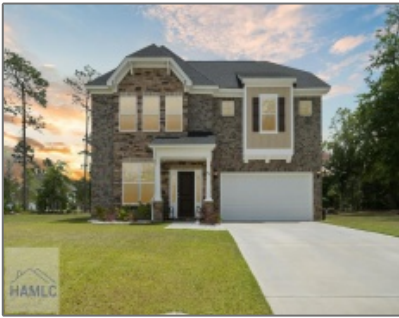

80 Evan Wade Court NE, Ludowici, Georgia 31316

2,605 Sqft - 80 Evan Wade Court NE, Ludowici,
Long, Georgia, United States 31316

Basic Details

Price:	\$374,900
Lot Size:	0.73 Acre
Rooms:	5
Bedrooms:	3
Bathrooms:	2
Half Bathrooms:	1
Square Footage:	2,605 Sqft
Year Built:	2023
Subdivision:	Palmer Place
Listing Type:	For Sale
Listing ID:	155015
Property Status:	Active

Features

✓	Style:	Two Story, Traditional
✓	Construct/Siding:	Stone, Wood Siding, Brick
✓	Roof:	Shingle
✓	Car Storage:	Garage Door Opener, Garage, Driveway
✓	Exterior Features:	Other
✓	Fence:	Partial
✓	Dining:	Dining/kitchen Combo, Eat-in Kitchen, Formal Dining Room, Dining/living Combo