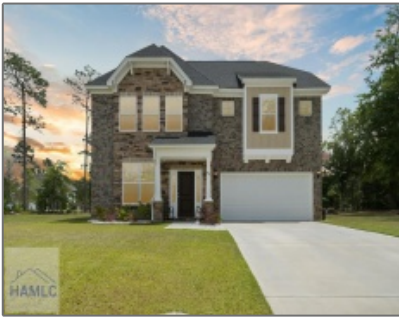

80 Evan Wade Court NE, Ludowici, Long, Georgia, United States 31316

2,605 Sqft - 80 Evan Wade Court NE, Ludowici,
Long, Georgia, United States 31316

Basic Details

Price:	\$368,900
Lot Size:	0.73 Acre
Rooms:	5
Bedrooms:	3
Bathrooms:	2
Half Bathrooms:	1
Square Footage:	2,605 Sqft
Year Built:	2023
Subdivision:	Palmer Place
Listing Type:	For Sale
Property Status:	Active

Features

✓ Style:	Two Story, Traditional
✓ Construct/Siding:	Stone, Wood Siding, Brick
✓ Roof:	Shingle
✓ Car Storage:	Garage Door Opener, Garage, Driveway
✓ Exterior Features:	Other
✓ Fence:	Partial
✓ Dining:	Dining/kitchen Combo, Eat-in Kitchen, Formal Dining Room, Dining/living Combo