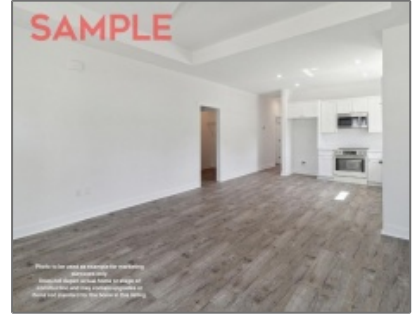

Lot 1 Chapel Crossing, Brunswick, Glynn, Georgia, United States 31520

1,353 Sqft - Lot 1 Chapel Crossing, Brunswick,
Glynn, Georgia, United States 31520

Basic Details

Price:	\$270,600
Rooms:	6
Bedrooms:	3
Bathrooms:	2
Half Bathrooms:	0
Square Footage:	1,353 Sqft
Year Built:	2024
Subdivision:	NONE
Listing Type:	For Sale
Property Status:	Active

Address Map

Latitude:	N31° 13' 33.9"
Longitude:	W82° 31' 5.6"

Agent Info

Kelli Lamb
☎ +1-912-427-9345
☎ 912-294-4724
✉ klamb@parker-realty.net

Features

✓	Style:	Traditional
✓	Construct/Siding:	Vinyl Siding
✓	Roof:	Other
✓	Car Storage:	One Car
✓	Dining:	Dining/kitchen Combo