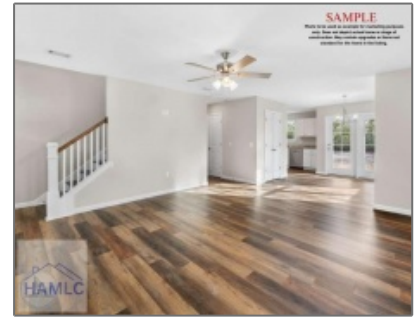

182 Sparrow Lane, Jesup, Wayne,
Georgia, United States 31545

1,853 Sqft - 182 Sparrow Lane, Jesup, Wayne,
Georgia, United States 31545

Basic Details

Price: \$291,900

Rooms: 7

Bedrooms: 4

Bathrooms: 3

Half Bathrooms: 0

Square Footage: 1,853 Sqft

Year Built: 2024

Subdivision: Woodsedge
Subdivision

Listing Type: For Sale

Elementary School: Odum Elementary

Middle School: Martha Puckett
Middle

High School: Wayne County High

Property Status: Active

Features

✓ Style: Two Story, Traditional

✓ Construct/Siding: Vinyl Siding, Other, Shake
Siding

✓ Roof: Pitched, Shingle

✓ Car Storage: Two Car, Garage

✓ Exterior
Features: Columns

✓ Dining: Dining/living Combo