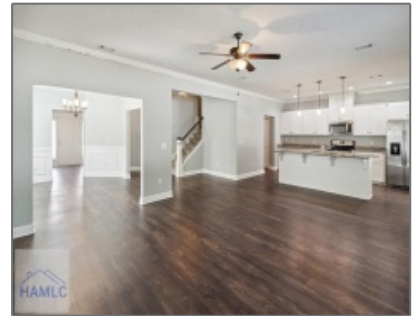

1255 Cypress Fall Circle, Hinesville, Liberty, Georgia, United States

2,704 Sqft - 1255 Cypress Fall Circle, Hinesville,
Liberty, Georgia, United States 31313

Basic Details

Price:	\$309,000
Rooms:	9
Bedrooms:	4
Bathrooms:	3
Half Bathrooms:	1
Square Footage:	2,704 Sqft
Year Built:	2018
Subdivision:	Griffin Park
Listing Type:	For Sale
Listing ID:	155428
Property Status:	Active Contingent

Features

✓ Style:	Two Story, Patio Home
✓ Construct/Siding:	Vinyl Siding
✓ Roof:	Shingle
✓ Car Storage:	Attached, Two Car, Garage
✓ Fence:	Privacy, Back Yard
✓ Dining:	Dining/kitchen Combo, Formal Dining Room