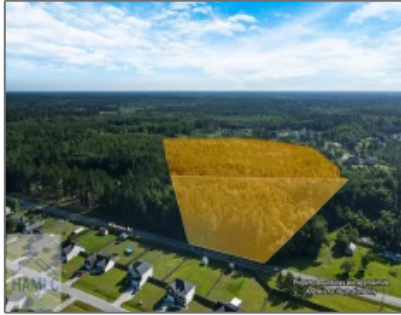

17.78 AC Wilkinson Road NE, Ludowici, Long, Georgia, United States 313

0 Sqft - 17.78 AC Wilkinson Road NE, Ludowici,
Long, Georgia, United States 31316

Basic Details

Price:	\$47,400
Lot Size:	17.78 Acre
Rooms:	0
Bedrooms:	0
Bathrooms:	0
Half Bathrooms:	0
Square Footage:	0 Sqft
Year Built:	0
Subdivision:	Horse Creek Farms
Listing Type:	For Sale
Listing ID:	154837
Property Status:	Active

Features

Style:

Agricultural Land

Address Map

Latitude:	N31° 47' 59.6"
Longitude:	W82° 18' 28.1"

Agent Info

Kelli Lamb

+1-912-427-9345