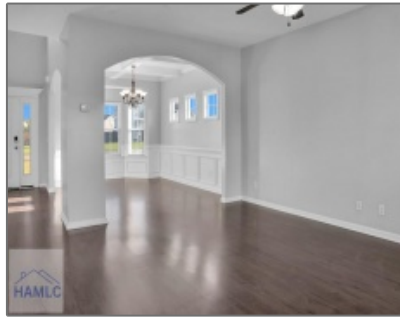

## Basic Details

Price:	\$294,900
Lot Size:	0.60 Acre
Rooms:	12
Bedrooms:	4
Bathrooms:	2
Half Bathrooms:	1
Square Footage:	2,046 Sqft
Year Built:	2015
Subdivision:	Horse Creek Farms
Listing Type:	For Sale
Property Status:	Active

## Features

✓	Style:	Two Story
✓	Construct/Siding:	Vinyl Siding
✓	Roof:	Shingle
✓	Car Storage:	Two Car, Garage
✓	Exterior Features:	See Remarks
✓	Fence:	Privacy, Back Yard
✓	Dining:	Dining/kitchen Combo, Formal Dining Room