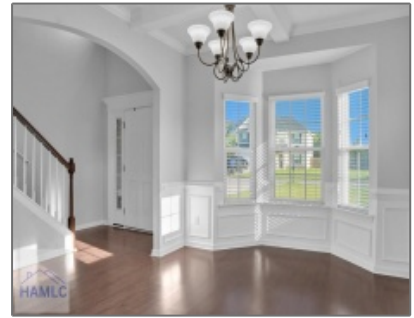

## Basic Details

Price:	\$294,900
Lot Size:	0.60 Acre
Rooms:	12
Bedrooms:	4
Bathrooms:	2
Half Bathrooms:	1
Square Footage:	2,046 Sqft
Year Built:	2015
Subdivision:	Horse Creek Farms
Listing Type:	For Sale
Property Status:	Active

## Features

✓	Style:	Two Story
✓	Construct/Siding:	Vinyl Siding
✓	Roof:	Shingle
✓	Car Storage:	Two Car, Garage
✓	Exterior Features:	See Remarks
✓	Fence:	Privacy, Back Yard
✓	Dining:	Dining/kitchen Combo, Formal Dining Room