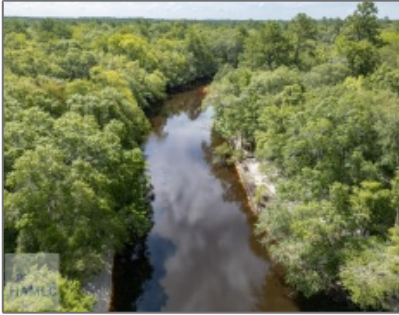

0 W Hwy. 168, Lakeland City,
Lanier, Georgia, United States
31635

0 Sqft - 0 W Hwy. 168, Lakeland City, Lanier,
Georgia, United States 31635

Basic Details

Price:	\$152,243
Rooms:	0
Bedrooms:	0
Bathrooms:	0
Half Bathrooms:	0
Square Footage:	0 Sqft
Year Built:	0
Subdivision:	NONE
Listing Type:	For Sale
Property Status:	Active