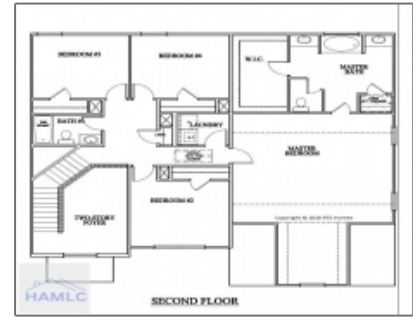

255 Deerfield Drive NE, Ludowici,
Long, Georgia, United States 31316

2,813 Sqft - 255 Deerfield Drive NE, Ludowici,
Long, Georgia, United States 31316

Basic Details

Price: \$354,375

Lot Size: 0.59 Acre

Rooms: 11

Bedrooms: 5

Bathrooms: 3

Half Bathrooms: 0

Square Footage: 2,813 Sqft

Year Built: 2024

Subdivision: Doctor's Creek
Subdivision

Listing Type: For Sale

Elementary School: Long County

✓ Exterior
Features: See Remarks, Other

✓ FireplaceLocation
: Great Room, Electric

✓ Dining: Eat-in Kitchen, Formal
Dining Room