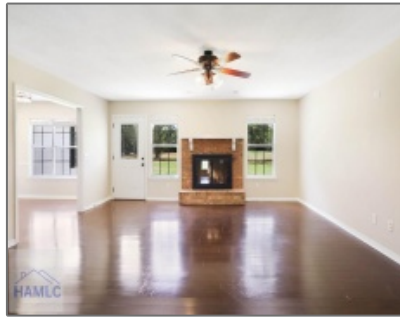

5 Par Drive, Jesup, Wayne, Georgia, United States 31546

2,347 Sqft - 5 Par Drive, Jesup, Wayne, Georgia,
United States 31546

Basic Details

Price:	\$339,900
Rooms:	8
Bedrooms:	3
Bathrooms:	3
Half Bathrooms:	0
Square Footage:	2,347 Sqft
Year Built:	1986
Subdivision:	Pine Forest
Listing Type:	For Sale
Property Status:	Active