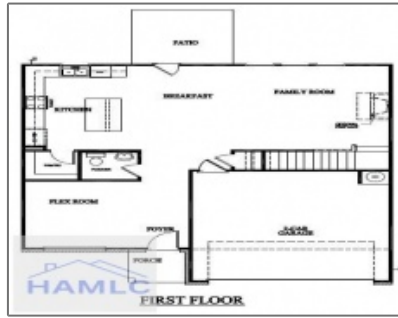

311 Deerfield Drive NE, Ludowici, Georgia 31316

2,151 Sqft - 311 Deerfield Drive NE, Ludowici,
Long, Georgia, United States 31316

Basic Details

Price: \$299,375

Lot Size: 0.51 Acre

Rooms: 10

Bedrooms: 4

Bathrooms: 2

Half Bathrooms: 1

Square Footage: 2,151 Sqft

Year Built: 2024

Subdivision: Doctor's Creek
Subdivision

Listing Type: For Sale

Elementary School: Long County

Middle School: Long County Middle

High School: Long County High

klamb@parker-realty.net

Features

✓ Style: Two Story, Traditional

✓ Construct/Siding: Vinyl Siding, Brick

✓ Roof: Shingle

✓ Car Storage: Attached, Two Car,
Garage

✓ Exterior Features: See Remarks, Other

✓ FireplaceLocation: Family Room, Electric