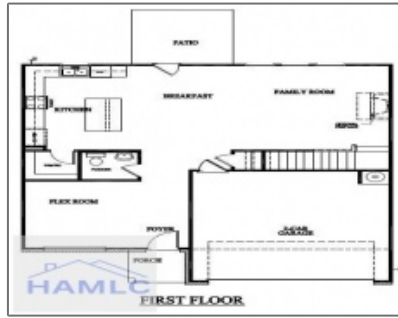

64 Doctor's Creek Road NE, Ludowici, Georgia 31316

2,151 Sqft - 64 Doctor's Creek Road NE, Ludowici,
Long, Georgia, United States 31316

Basic Details

Price:	\$300,525
Lot Size:	2.40 Acre
Rooms:	10
Bedrooms:	4
Bathrooms:	2
Half Bathrooms:	1
Square Footage:	2,151 Sqft
Year Built:	2024
Subdivision:	Doctor's Creek Subdivision
Listing Type:	For Sale
Elementary School:	Long County
Middle School:	Long County Middle
High School:	Long County High
Property Status:	Active

✓ Style:	Two Story, Traditional
✓ Construct/Siding:	Vinyl Siding, Brick
✓ Roof:	Shingle
✓ Car Storage:	Attached, Two Car, Garage
✓ Exterior Features:	See Remarks, Other
✓ FireplaceLocation :	Family Room, Electric
✓ Dining:	Eat-in Kitchen