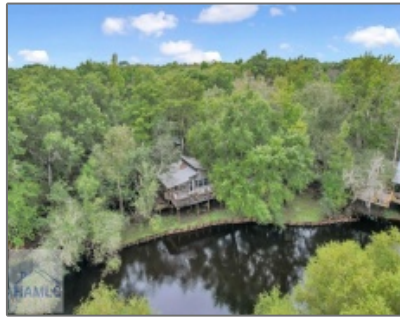

# Tract 1 None, Nahunta, Brantley, Georgia, United States 31553

914 Sqft - Tract 1 Lewis Landing, Nahunta,  
Brantley, Georgia, United States 31553

## Features

✓	Style:	Other, Cabin
✓	Construct/Siding:	Wood Siding
✓	Roof:	Metal
✓	Car Storage:	Other
✓	Exterior Features:	See Remarks, Outbuilding(s)
✓	Dining:	See Remarks