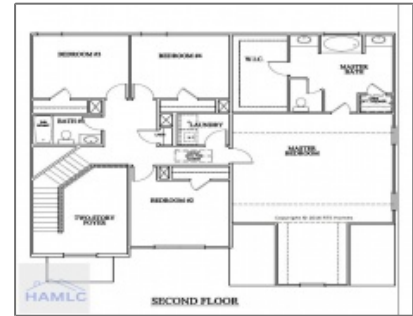

106 Doctor's Creek Road NE,  
Ludowici, Long, Georgia, United  
States 31

2,813 Sqft - 106 Doctor's Creek Road NE,  
Ludowici, Long, Georgia, United States 31316

Basic Details

Price:	\$354,975
Lot Size:	1.72 Acre
Rooms:	11
Bedrooms:	5
Bathrooms:	3
Half Bathrooms:	0
Square Footage:	2,813 Sqft
Year Built:	2024
Subdivision:	Doctor's Creek Subdivision
Listing Type:	For Sale
Elementary School:	Long County
Middle School:	Long County Middle
High School:	Long County High
Property Status:	Active

Address Map

Latitude:	N31° 47' 45"
Longitude:	W82° 19' 28.5"

Agent Info

Kelli Lamb  
 +1-912-427-9345  
 912-294-4724  
 klamb@parker-realty.net

Features

✓ Style:	Two Story, Traditional
✓ Construct/Siding:	Brick
✓ Roof:	Shingle
✓ Car Storage:	Attached, Two Car, Garage
✓ Exterior Features:	See Remarks, Other
✓ FireplaceLocation :	Great Room, Electric
✓ Dining:	Eat-in Kitchen, Formal Dining Room