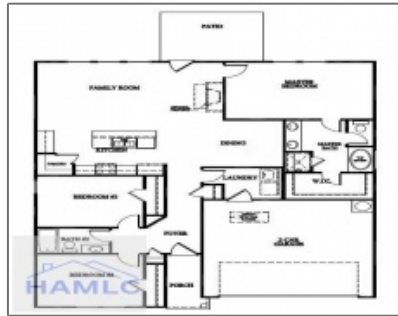

254 Glendale Lane, Hinesville,
Liberty, Georgia, United States
31313

1,527 Sqft - 254 Glendale Lane, Hinesville, Liberty,
Georgia, United States 31313

Basic Details

Price: \$268,825

Lot Size: 0.15 Acre

Rooms: 10

Bedrooms: 3

Bathrooms: 2

Half Bathrooms: 0

Square Footage: 1,527 Sqft

Year Built: 2024

Subdivision: The Glen at 15 West

Listing Type: For Sale

Elementary School: Waldo Pafford
Elementary