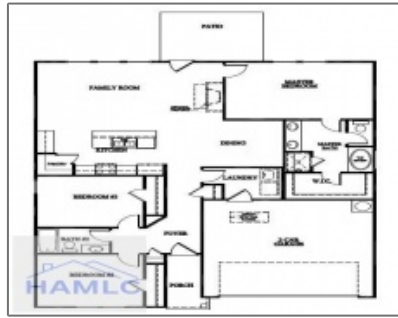

183 Doctor's Creek Road NE, Ludowici, Georgia 31316

1,527 Sqft - 183 Doctor's Creek Road NE,
Ludowici, Long, Georgia, United States 31316

Basic Details

Price:	\$269,525
Lot Size:	0.67 Acre
Rooms:	10
Bedrooms:	3
Bathrooms:	2
Half Bathrooms:	0
Square Footage:	1,527 Sqft
Year Built:	2024
Subdivision:	Doctor's Creek Subdivision
Listing Type:	For Sale
Elementary School:	Long County
Middle School:	Long County Middle
High School:	Long County High
Property Status:	Active

✓ Style:	One Story, Traditional
✓ Construct/Siding:	Vinyl Siding, Brick
✓ Roof:	Shingle
✓ Car Storage:	Attached, Two Car, Garage
✓ Exterior Features:	See Remarks, Other
✓ Dining:	Dining/kitchen Combo, Eat-in Kitchen