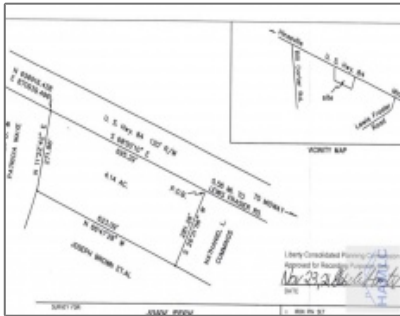

0 Oglethorpe Hwy, Midway,
Liberty, Georgia, United States
31313

0 Sqft - 0 Oglethorpe Hwy, Midway, Liberty,
Georgia, United States 31313

Basic Details

Price:	\$129,900
Lot Size:	4.14 Acre
Rooms:	0
Bedrooms:	0
Bathrooms:	0
Half Bathrooms:	0
Square Footage:	0 Sqft
Year Built:	0
Subdivision:	No Subdivision
Listing Type:	For Sale
Property Status:	Active

Address Map

Latitude:	N31° 49' 32.6"
Longitude:	W82° 28' 33.6"

Agent Info

Kelli Lamb
☎ +1-912-427-9345
☎ 912-294-4724
✉ klamb@parker-realty.net

Features

✓	Style:	Other-see Remarks
---	--------	-------------------