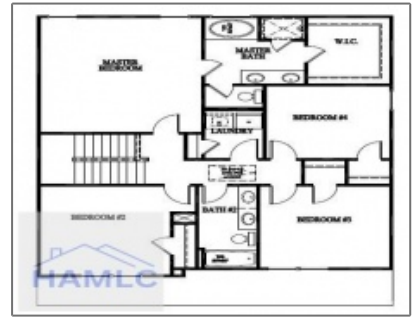

### Basic Details

Price:	\$292,425
Lot Size:	2.64 Acre
Rooms:	10
Bedrooms:	4
Bathrooms:	2
Half Bathrooms:	1
Square Footage:	2,065 Sqft
Year Built:	2024
Subdivision:	Doctor's Creek Subdivision
Listing Type:	For Sale
Elementary School:	Long County
Middle School:	Long County Middle
High School:	Long County High
Property Status:	Active

### Features

✓ Style:	Two Story, Traditional
✓ Construct/Siding:	Vinyl Siding
✓ Roof:	Shingle
✓ Car Storage:	Attached, Two Car, Garage
✓ Exterior Features:	See Remarks, Other
✓ FireplaceLocation :	Family Room, Electric
✓ Dining:	Dining/kitchen Combo