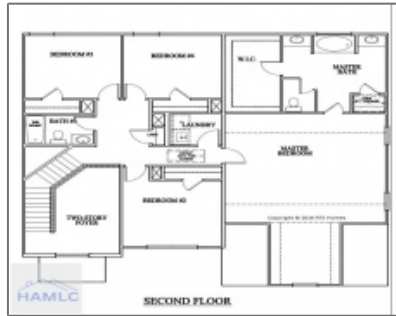

231 Glendale Lane, Hinesville,  
Liberty, Georgia, United States  
31313

2,813 Sqft - 231 Glendale Lane, Hinesville, Liberty,  
Georgia, United States 31313

### Basic Details

Price:	\$348,895
Lot Size:	0.21 Acre
Rooms:	11
Bedrooms:	5
Bathrooms:	3
Half Bathrooms:	0
Square Footage:	2,813 Sqft
Year Built:	2024
Subdivision:	The Glen at 15 West
Listing Type:	For Sale
Elementary School:	Waldo Pafford Elementary
Middle School:	Snelson Golden Middle
High School:	Bradwell Institute
Property Status:	Active

### Features

✓ Style:	Two Story, Traditional
✓ Construct/Siding:	Vinyl Siding, Brick
✓ Roof:	Shingle
✓ Car Storage:	Attached, Two Car, Garage
✓ Exterior Features:	See Remarks
✓ FireplaceLocation :	Great Room, Electric
✓ Dining:	Eat-in Kitchen, Formal Dining Room