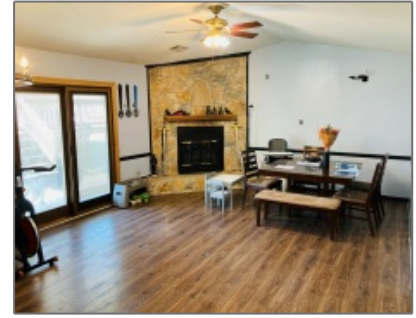

1105 Spruce Street, Hinesville, Georgia 31320

1,705 Sqft - 1105 Spruce Street, Hinesville,
Liberty, Georgia, United States 31320

Basic Details

Price:	\$275,000
Rooms:	7
Bedrooms:	3
Bathrooms:	2
Half Bathrooms:	0
Square Footage:	1,705 Sqft
Year Built:	1986
Subdivision:	Country Club Estates
Listing Type:	For Sale
Property Status:	Active

Features

✓	Style:	Ranch, One Story
✓	Construct/Siding:	Brick
✓	Roof:	Shingle
✓	Car Storage:	Carport, Two Car, Garage
✓	Exterior Features:	Storage
✓	Fence:	Chain Link
✓	FireplaceLocation:	Wood Burning
✓	Dining:	Dining/kitchen Combo