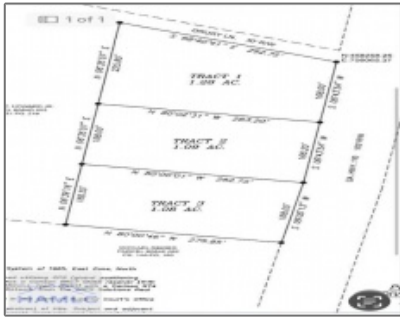

Lot 1 Drury Lane, Hortense, Georgia 31543

0 Sqft - Lot 1 Drury Lane, Hortense, Brantley,
Georgia, United States 31543

Basic Details

Price:	\$30,000
Rooms:	0
Bedrooms:	0
Bathrooms:	0
Half Bathrooms:	0
Square Footage:	0 Sqft
Year Built:	0
Subdivision:	NONE
Listing Type:	For Sale
Property Status:	Active

Features

<input checked="" type="checkbox"/>	Style:	Non-restricted Lot
-------------------------------------	--------	--------------------

Address Map

Latitude:	N31° 15' 41.8"
Longitude:	W82° 8' 55.2"

Agent Info