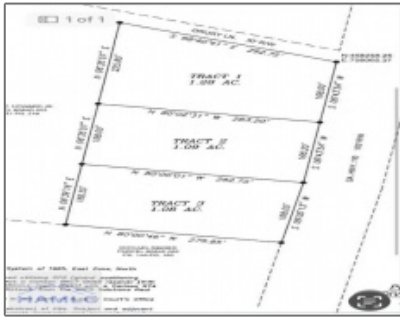

LOT 3 Dury Lane, Hortense, Georgia 31543

0 Sqft - LOT 3 Dury Lane, Hortense, Brantley,
Georgia, United States 31543

Basic Details

Price:	\$30,000
Rooms:	0
Bedrooms:	0
Bathrooms:	0
Half Bathrooms:	0
Square Footage:	0 Sqft
Year Built:	0
Subdivision:	NONE
Listing Type:	For Sale
Property Status:	Active

Features

<input checked="" type="checkbox"/>	Style:	Non-restricted Lot
-------------------------------------	--------	--------------------

Address Map

Latitude:	N31° 17' 15.9"
Longitude:	W82° 9' 8.3"

Agent Info