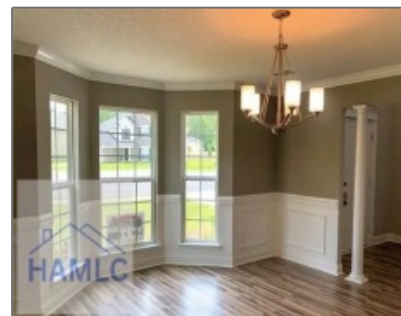

680 Piedmont Avenue, Hinesville,  
Liberty, Georgia, United States  
31313

3,154 Sqft - 680 Piedmont Avenue, Hinesville,  
Liberty, Georgia, United States 31313

### Basic Details

Price:	\$340,000
Rooms:	10
Bedrooms:	5
Bathrooms:	2
Half Bathrooms:	1
Square Footage:	3,154 Sqft
Year Built:	2017
Subdivision:	Griffin Park
Listing Type:	For Sale
Property Status:	Active

### Features

✓	Style:	Two Story, Traditional
✓	Construct/Siding:	Vinyl Siding
✓	Roof:	Shingle
✓	Car Storage:	Garage Door Opener, Two Car, Garage
✓	Exterior Features:	See Remarks
✓	Fence:	Privacy, Back Yard
✓	FireplaceLocation :	Family Room
✓	Dining:	Formal Dining Room, Dining/living Combo