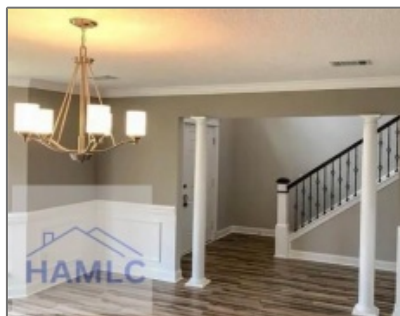

680 Piedmont Avenue, Hinesville,  
Liberty, Georgia, United States  
31313

3,154 Sqft - 680 Piedmont Avenue, Hinesville,  
Liberty, Georgia, United States 31313

### Basic Details

Price:	\$340,000
Rooms:	10
Bedrooms:	5
Bathrooms:	2
Half Bathrooms:	1
Square Footage:	3,154 Sqft
Year Built:	2017
Subdivision:	Griffin Park
Listing Type:	For Sale
Property Status:	Active

### Features

✓	Style:	Two Story, Traditional
✓	Construct/Siding:	Vinyl Siding
✓	Roof:	Shingle
✓	Car Storage:	Garage Door Opener, Two Car, Garage
✓	Exterior Features:	See Remarks
✓	Fence:	Privacy, Back Yard
✓	FireplaceLocation :	Family Room
✓	Dining:	Formal Dining Room, Dining/living Combo