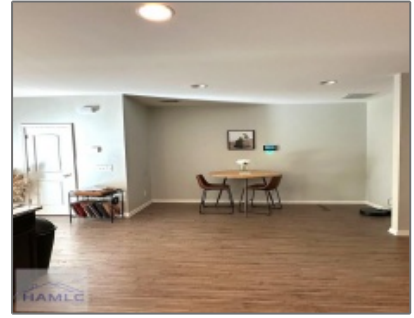

300 Cantle Drive, Richmond Hill, Georgia 31324

1,516 Sqft - 300 Cantle Drive, Richmond Hill,
BRYAN, Georgia, United States 31324

Basic Details

Price:	\$2,150
Rooms:	4
Bedrooms:	3
Bathrooms:	2
Half Bathrooms:	1
Square Footage:	1,516 Sqft
Year Built:	2015
Subdivision:	Creekside
Listing Type:	For Rent
Property Status:	Active