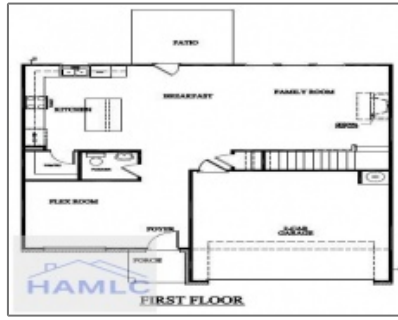

273 Glendale Lane, Hinesville,
Georgia 31313

2,151 Sqft - 273 Glendale Lane, Hinesville, Liberty,
Georgia, United States 31313

Basic Details

Price:	\$299,375
Lot Size:	0.16 Acre
Rooms:	10
Bedrooms:	4
Bathrooms:	2
Half Bathrooms:	1
Square Footage:	2,151 Sqft
Year Built:	2024
Subdivision:	The Glen at 15 West
Listing Type:	For Sale
Elementary School:	Waldo Pafford Elementary
Middle School:	Snelson Golden Middle
High School:	Bradwell Institute
Property Status:	Active

Address Map

Latitude:	N31° 50' 53.7"
Longitude:	W82° 24' 35.7"

Agent Info

Kelli Lamb
📞 +1-912-427-9345
📞 912-294-4724
✉ klamb@parker-realty.net

Features

✓ Style:	Two Story, Traditional
✓ Construct/Siding:	Vinyl Siding
✓ Roof:	Shingle
✓ Car Storage:	Attached, Two Car, Garage
✓ Exterior Features:	See Remarks, Other
✓ FireplaceLocation :	Family Room, Electric
✓ Dining:	Eat-in Kitchen