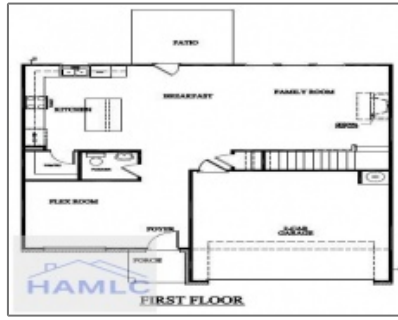

273 Glendale Lane, Hinesville,
Georgia 31313

2,151 Sqft - 273 Glendale Lane, Hinesville, Liberty,
Georgia, United States 31313

Basic Details

Price:	\$299,375
Lot Size:	0.16 Acre
Rooms:	10
Bedrooms:	4
Bathrooms:	2
Half Bathrooms:	1
Square Footage:	2,151 Sqft
Year Built:	2024
Subdivision:	The Glen at 15 West
Listing Type:	For Sale
Elementary School:	Waldo Pafford Elementary
Middle School:	Snelson Golden Middle
High School:	Bradwell Institute
Property Status:	Active

Address Map

Latitude:	N31° 50' 53.7"
Longitude:	W82° 24' 35.7"

Agent Info

Kelli Lamb
☎ +1-912-427-9345
☎ 912-294-4724
✉ klamb@parker-realty.net

Features

✓ Style:	Two Story, Traditional
✓ Construct/Siding:	Vinyl Siding
✓ Roof:	Shingle
✓ Car Storage:	Attached, Two Car, Garage
✓ Exterior Features:	See Remarks, Other
✓ FireplaceLocation :	Family Room, Electric
✓ Dining:	Eat-in Kitchen