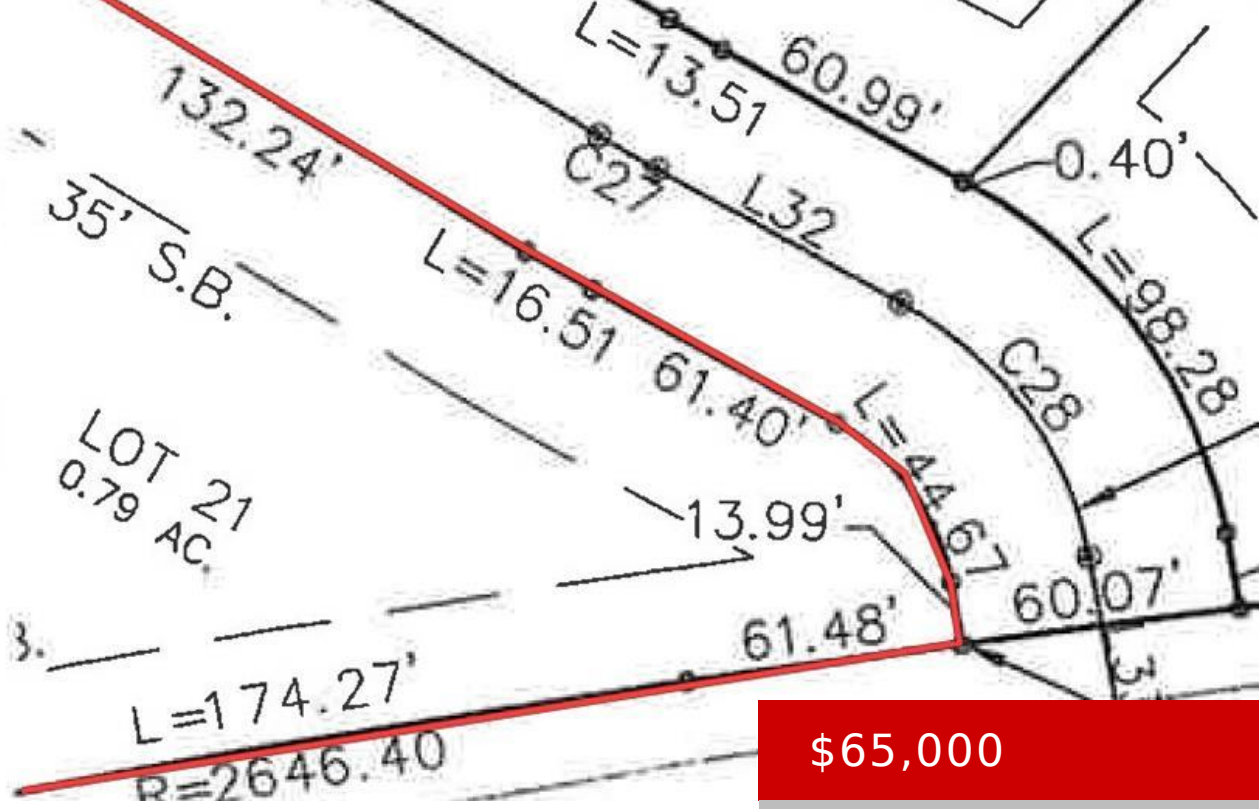

SEE SHEET

\$65,000

- Land
- Unimproved Land
- Active

LOT 21 BERMUDA BLUFF LANE, MIDWAY, GA, US, 31320

<https://parker-realty.net>

Large interior corner lot available! Lot 21, .79 acres in a coastal neighborhood, Bermuda Bluff on the Atlantic Coast. Offering a tranquil escape with large lots and room to breathe, just minutes from the sparkling waters of the Atlantic. This charming street offers spacious lots, lush greenery, natural wildlife, beautiful marsh & tidal creek views, [...]

MLS ID: 160354

Building Details

Community: Bermuda Bluff

Lot Features: Level, Cleared

Water: Community Water

Amenities & Features

Fireplace YN: No

Utilities: Underground Utilities, Other